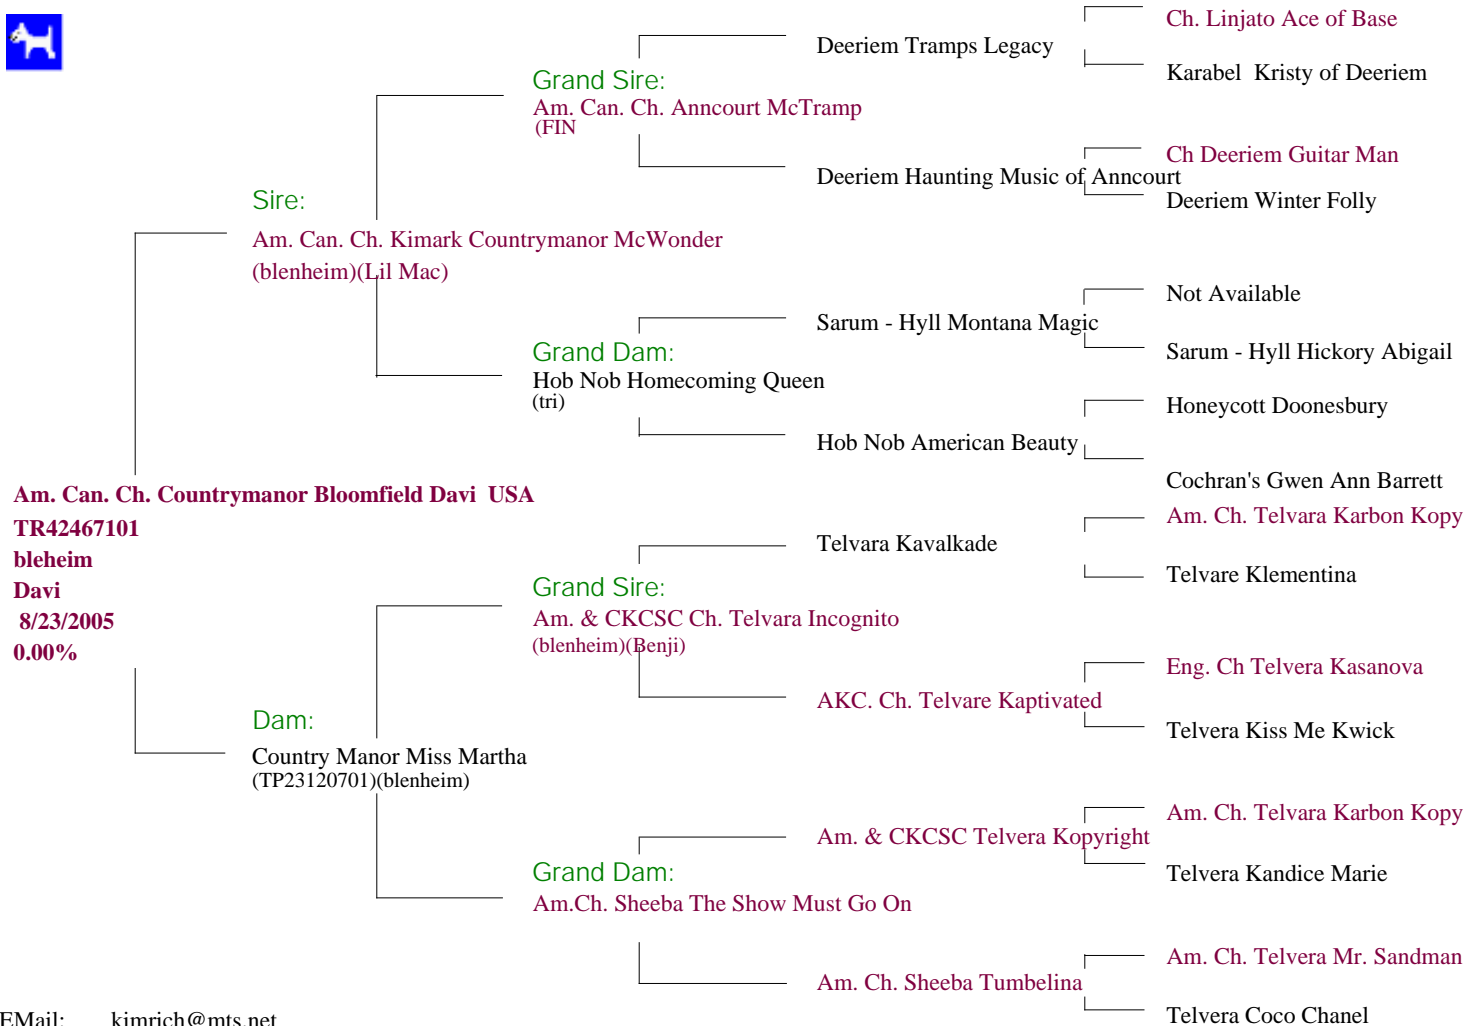

Bloomfield Kennel Reg'd Certificate Of Pedigree

Breed: Cavalier King Charles Spaniel
 Sex: Male
 Color: bleheim
 Date Whelped: 8/23/2005
 Breeder: Sandy Hesse

Owner: Kim Hamel
 Printed By: Kim and Richard Hamel
 Address: Box 10, Group 355, RR3
 Winnipeg Mb. R3C-2E7
 Phone: 204-632-0067